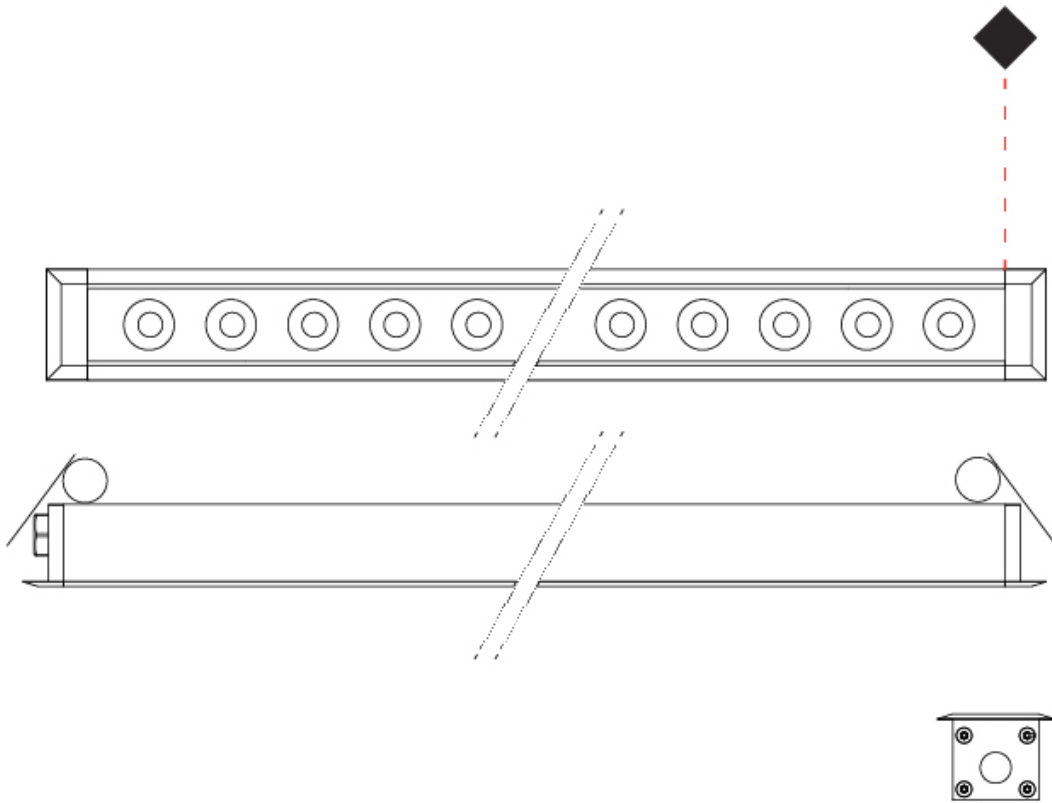

MINI CORNICHE RECESSED

E9Q112-

PROJECT _____

TYPE _____

SPECIFIER _____

QUANTITY _____

DATE _____

E