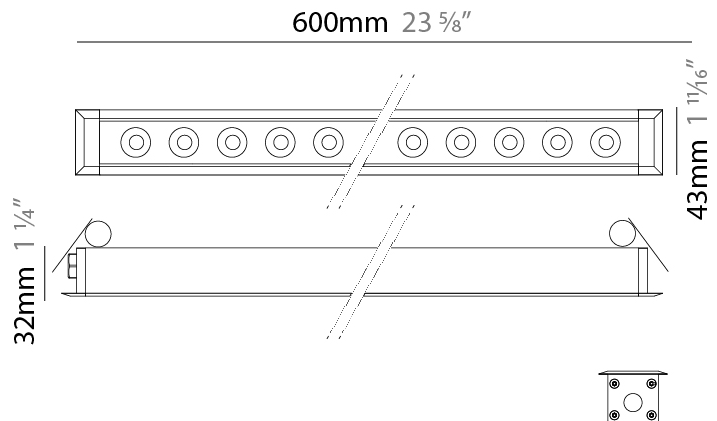

GENERAL

Series: Mini Corniche
Brand: Platek
Division: Exterior
Mounting Type: Recessed
Mounting Location: Ceiling
Subcategory: Downlight

PHYSICAL

Shape: Rectangle
Length (mm): 620
Length (in): 24 ³/₈
Width (mm): 43
Width (in): 1 ⁵/₈
Height (mm): 32
Height (in): 1 ¹/₄
Ceiling Thickness (mm): 2 - 13
Ceiling Thickness (in): 1/16 - 1/2
Light Distribution: Downlight
Weight (kg): 1.3
Weight (lbs): 2.8
Diffuser: Clear tempered glass
Gasket: Gore-Tex valve to prevent condensation
Fixture Finish: [BLK](#) / [WHI](#) / [GRY](#) / [COR](#) / [ANT](#) / [BRZ](#)
Fixture Material: Extruded Aluminum
Cut-out Measurements: 36mm / 1 7/16" x 610mm / 24"

ELECTRICAL

Lamp Type: LED
Total Output Wattage (W): 23
Dimming: Bluetooth technology or DMX
Control Gear: DMX
Driver Included: No
Driver Location: Remote
Driver Type: Constant Current - Universal
Driver Class: Class 2
Input Voltage (V): 120 - 277
Constant Current (MA): 500

LED

Color Temperature (°K): RGBW
CRI: >80 CRI
Lamp Life (hrs): 60000
Special LEDs offerings: RGBW

OPTICAL

Optic°: [26](#) / [40](#) / [ELL](#)

RATINGS AND CERTIFICATIONS

Certified By: Certified for North American Standards
IP rating: IP65
IK Rating: IK07
Bug Rating: B1 U0 G0
Upon Request: Higher Maximum Ambient Temperature