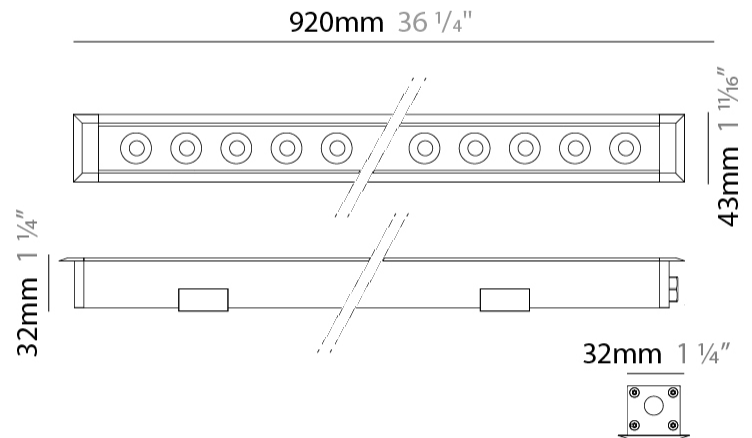

PROJECT
TYPE
SPECIFIER
QUANTITY
DATE

MINI CORNICHE RECESSED

E91640- -
base number   Finish Options   Lens Options

1. To build a product code in our configurator select the specify button on the base model # product page
2. To build a manual product code on this datasheet choose from the options listed below in blue font and add the suffix to the base model #

GENERAL

Series: Mini Corniche
Brand: Platek
Division: Exterior
Mounting Type: Recessed
Mounting Location: In-Ground
Subcategory: Walk Over

PHYSICAL

Shape: Rectangle
Length (mm): 920
Length (in): 36 1/4
Width (mm): 43
Width (in): 1 5/8
Height (mm): 32
Diffuser: Tempered Glass - 5mm / 3/16" thick
Gasket: Gore-Tex valve to prevent condensation inside the fitting.
Fixture Finish: [BLK](#) / [WHI](#) / [GRY](#) / [COR](#) / [ANT](#) / [BRZ](#)
Fixture Material: Extruded Aluminum

ELECTRICAL

Lamp Type: LED
Total Output Wattage (W): 35
Dimming: [Bluetooth technology](#) or [DMX](#)
Control Gear: [DMX](#)
Driver Included: No
Driver Location: Remote
Driver Type: [Constant Current - Universal](#)
Driver Class: [Class 2](#)
Input Voltage (V): [120 - 277](#)
Constant Current (MA): 500

LED

Number of LEDs: 24
Color Temperature (°K): [RGBW](#)
CRI: [>80 CRI](#)
Lamp Life (hrs): 60000
Special LEDs offerings: [RGBW](#)

OPTICAL

Optic°: [28](#) / [47](#) / [ELL](#)

RATINGS AND CERTIFICATIONS

Certified By: Certified for North American Standards
IP rating: [IP65](#)
IK Rating: [IK07](#)
Bug Rating: [B1 U0 G0](#)
Upon Request: Higher Maximum Ambient Temperature