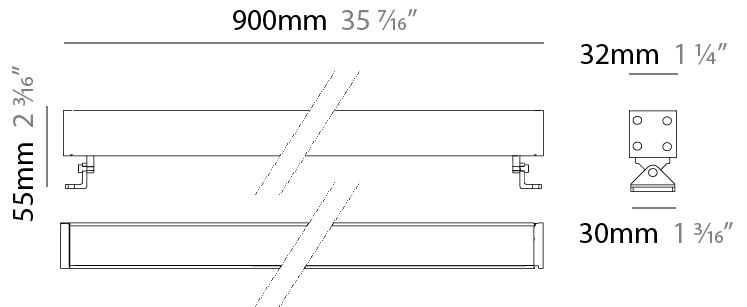

GENERAL

Series: Mini Corniche
Brand: Platek
Division: Exterior
Mounting Type: Surface
Mounting Location: Wall
Subcategory: Wallwash

PHYSICAL

Shape: Rectangle
Length (mm): 900
Length (in): 35 ⁷/₁₆"
Width (mm): 32
Width (in): 1 ¹/₄"
Height (mm): 32
Height (in): 1 ¹/₄"
Extension (mm): 55
Extension (in): 2 ³/₁₆"
Light Distribution: Adjustable / Direct
Weight (kg): 2.2
Weight (lbs): 4.8
Screws: A4 stainless steel
Diffuser: Clear tempered glass
Gasket: Gore-Tex valve to prevent condensation inside the fitting.
Fixture Finish: BLK / WHI / GRY / COR / ANT / BRZ
Fixture Material: Extruded Aluminum

ELECTRICAL

Lamp Type: LED
Total Output Wattage (W): 35
Dimming: Bluetooth technology or DMX
Control Gear: DMX
Driver Included: No
Driver Location: Remote
Driver Type: Constant Current - Universal
Driver Class: Class 2
Input Voltage (V): 120 - 277
Constant Current (MA): 500

LED

Number of LEDs: 24
Color Temperature (°K): RGBW
CRI: >80 CRI
Lamp Life (hrs): 60000
Special LEDs offerings: RGBW

OPTICAL

Optic°: 26 / 40 / ELL

RATINGS AND CERTIFICATIONS

Certified By: Certified for North American Standards
IP rating: IP65
IK Rating: IK07
Bug Rating: B1 U0 G0

PROJECT _____
TYPE _____
SPECIFIER _____
QUANTITY _____
DATE _____