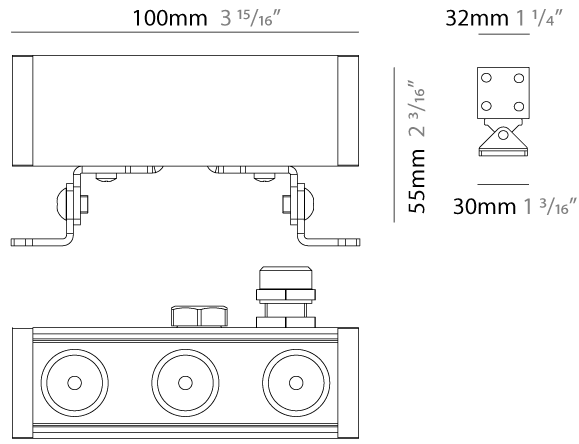

1. To build a product code in our configurator select the specify button on the base model # product page
2. To build a manual product code on this datasheet choose from the options listed below in blue font and add the suffix to the base model #

GENERAL

Series: Mini Corniche
Brand: Platek
Division: Exterior
Mounting Type: Surface
Mounting Location: Wall
Subcategory: Wallwash

PHYSICAL

Shape: Rectangle
Length (mm): 100
Length (in): 3 ¹⁵/₁₆
Width (mm): 32
Width (in): 1 ¹/₄
Height (mm): 32
Height (in): 1 ¹/₄
Extension (mm): 55
Extension (in): 2 ³/₁₆
Light Distribution: Adjustable / Direct
Weight (kg): 1.2
Weight (lbs): 2.6
Screws: A4 stainless steel
Diffuser: Clear tempered glass
Gasket: Gore-Tex valve to prevent condensation inside the fitting.
Fixture Finish: [BLK / WHI / GRY / COR / ANT / BRZ](#)
Fixture Material: Extruded Aluminum

ELECTRICAL

Lamp Type: LED
Total Output Wattage (W): 6
Dimming: Bluetooth technology or DMX
Control Gear: DMX
Driver Included: No
Driver Location: Remote
Driver Type: Constant Current - Universal
Driver Class: Class 2
Input Voltage (V): 120 - 277
Constant Current (MA): 500

LED

Number of LEDs: 4
Color Temperature (°K): RGBW
CRI: >80 CRI
Lamp Life (hrs): 60000
Special LEDs offerings: RGBW

OPTICAL

Optic°: [26 / 40 / ELL](#)

RATINGS AND CERTIFICATIONS

Certified By: Certified for North American Standards
IP rating: IP65
IK Rating: IK07
Bug Rating: B1 U0 G0

PROJECT
TYPE
SPECIFIER
QUANTITY
DATE