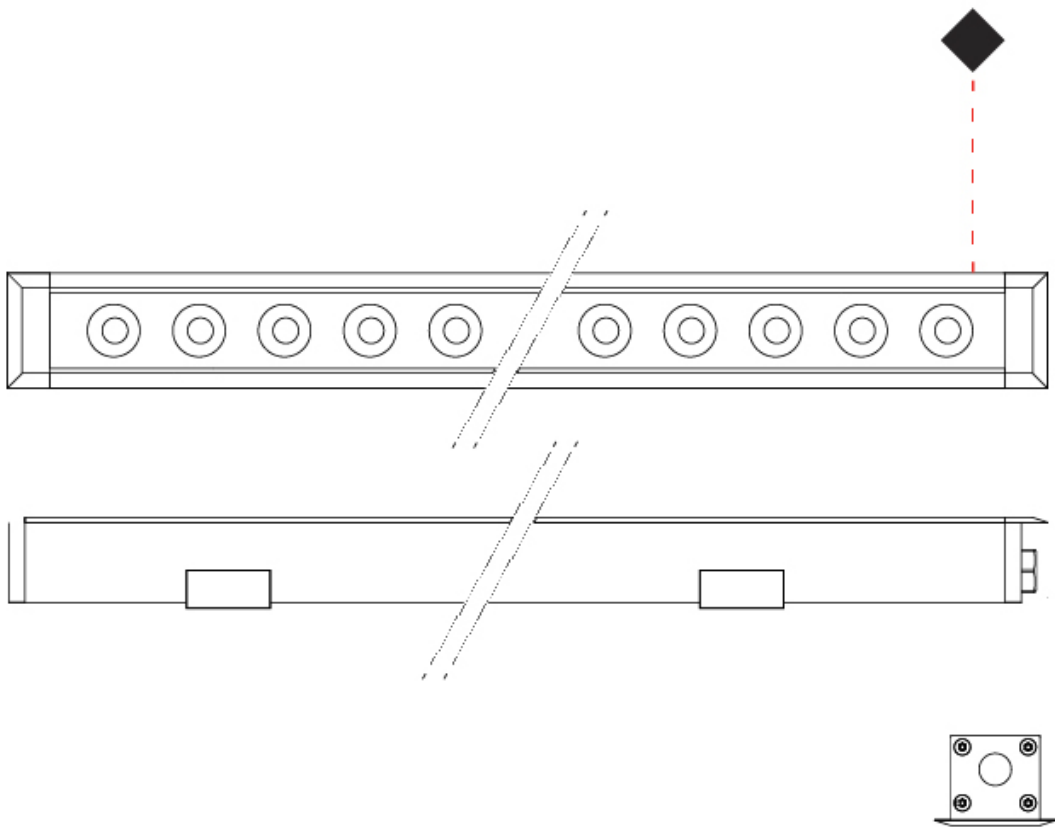

MINI CORNICHE RECESSED

E9I640-

PROJECT	_____
TYPE	_____
SPECIFIER	_____
QUANTITY	_____
DATE	_____

E