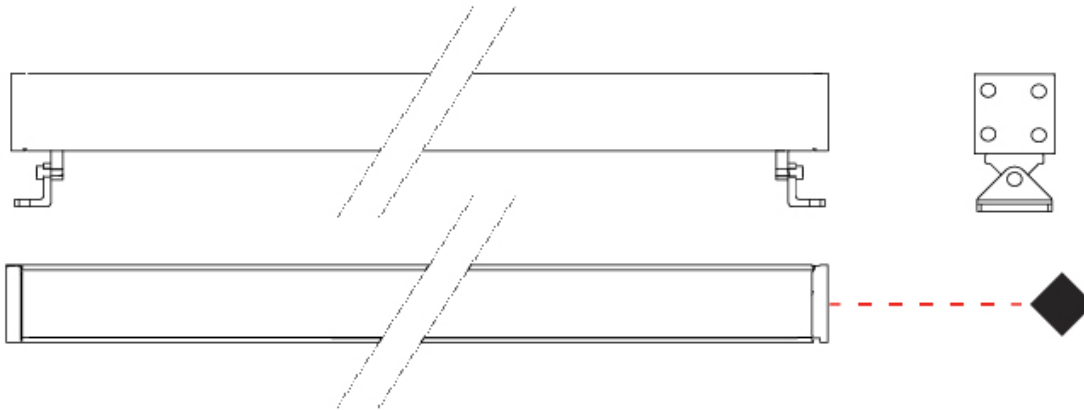

MINI CORNICHE SURFACE

E9W613-

PROJECT _____

TYPE _____

SPECIFIER _____

QUANTITY _____

DATE _____

E